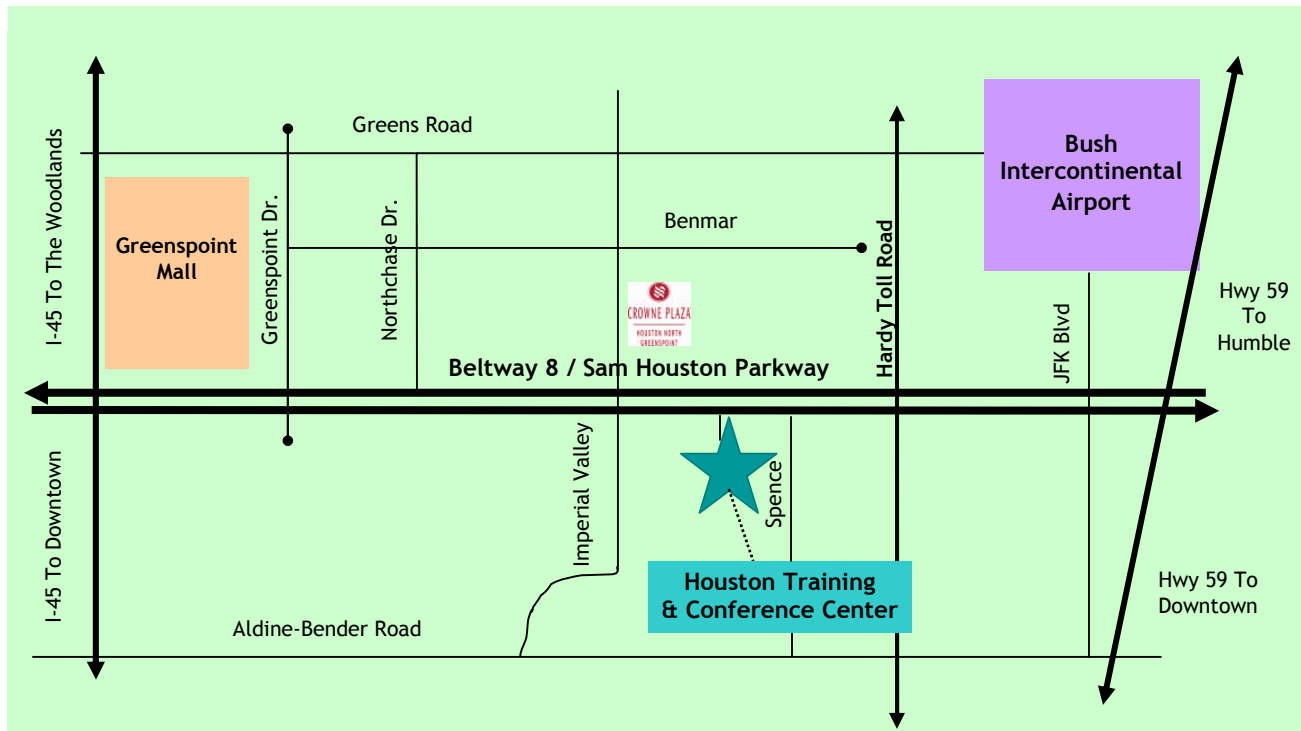

MAP AND DIRECTIONS TO TIEC, INC. / HOUSTON TRAINING & CONFERENCE CENTER

480 N Sam Houston Pkwy E, Suite 270, Houston, TX 77060 * Phone: (281) 448-8432
(Sam Houston Parkway/Toll Way is the same as Beltway 8)

* Map NOT built to scale

Traveling from Bush Intercontinental Airport (IAH) or Sam Houston Parkway West

Exit the airport on John F. Kennedy Blvd. heading southbound; follow the signs directing you to the I-45 and Beltway 8 exits. Take a right at the light and travel on the Beltway 8, Westbound; Exit on Imperial Valley Drive. Make the U-Turn at the Imperial Valley Drive stop light and take the frontage road to 480 N. Sam Houston Pkwy, located on the right, on the corner of Spence and the frontage road

Traveling on US-59, Southbound (from Kingwood or Humble)

Exit Sam Houston Pkwy West. Exit on Imperial Valley Dr and make the U-Turn at the Imperial Valley stop light then take the frontage road to 480 N Sam Houston Pkwy, located on the right, on the corner of Spence and the frontage road

Traveling on US-59, Northbound (from Downtown Houston or Sugarland)

Exit Sam Houston Pkwy West. Exit on Imperial Valley Dr and make the U-Turn at the Imperial Valley stop light then take the frontage road to 480 N Sam Houston Pkwy, located on the right, on the corner of Spence and the frontage road